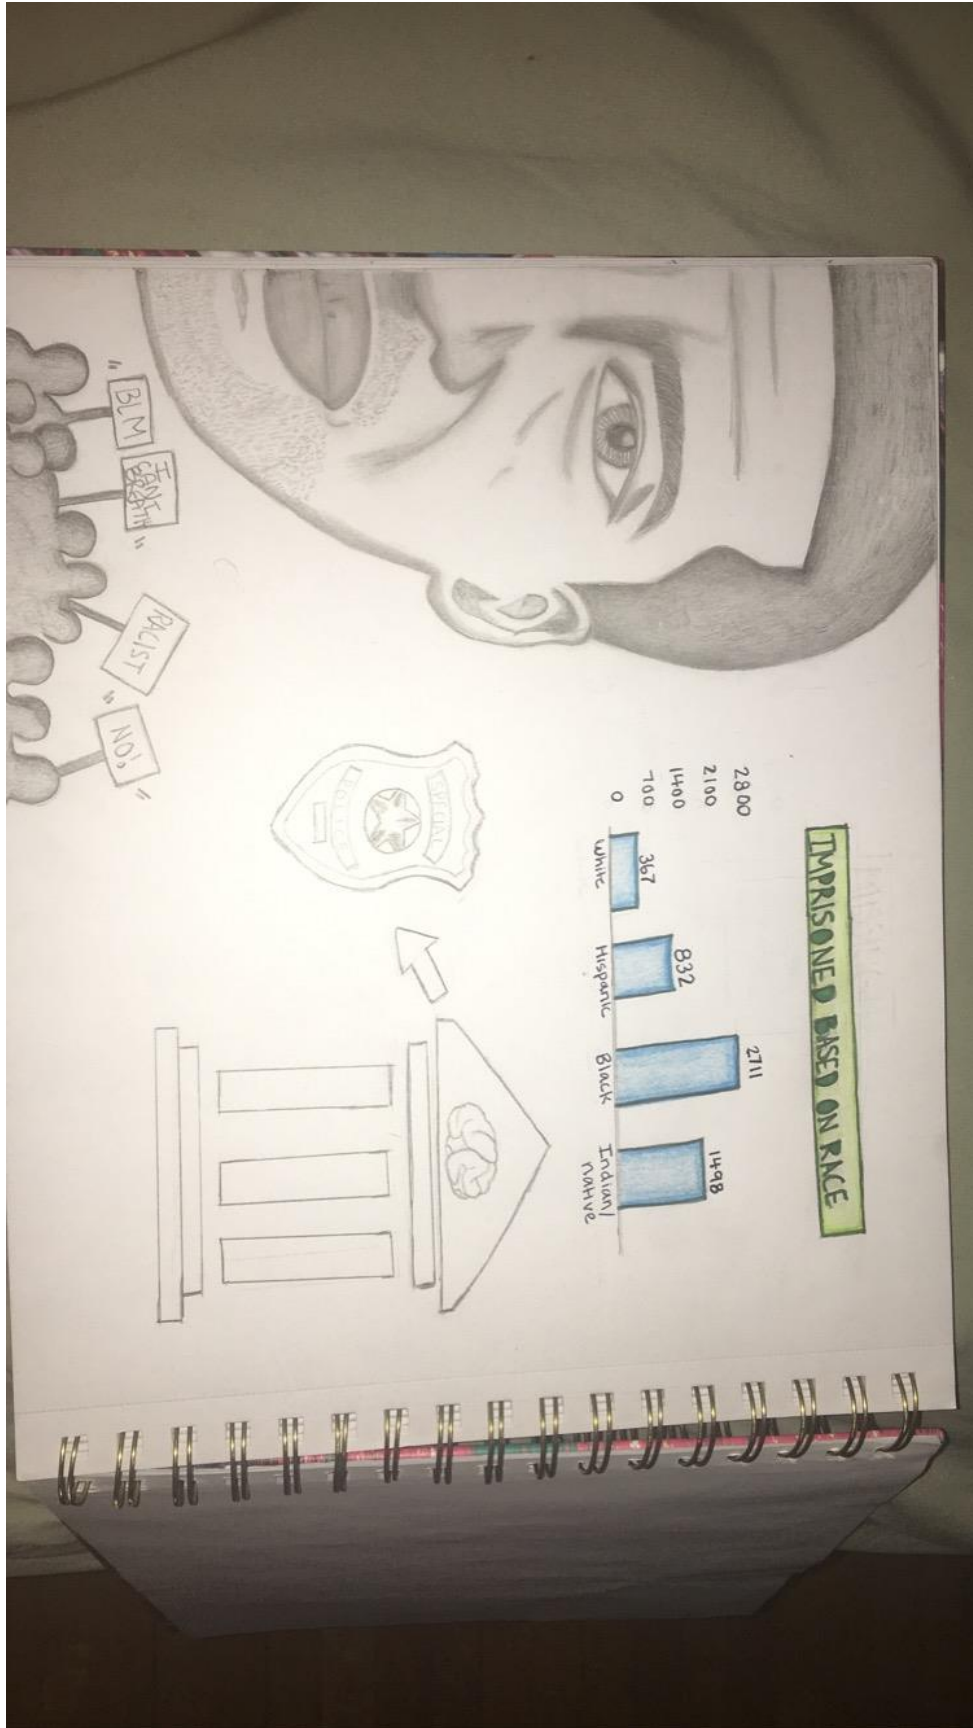

Entry No: 5

Nick [REDACTED]

Age: 14

Entry No: 5

Nick 

Age: 14

This is a simple art piece featuring a portrait of George Floyd. Next to it is a recent percentage scale of how many people are imprisoned do to their color/racial background. Below is the governments logo, the brain is representing a system that the government believes is right. Because of this the police follow in their footsteps as it's their job. Some people are only given a warning while others are automatically arrested or threatened. This is because of the governments mentality. It's unfair for those of color, just because the police work for the government they should still allow them to be free willed when arresting someone, and not be racist towards the situation. In the lower corner theirs a group of protestors, protesting against racism and justice for George Floyd.